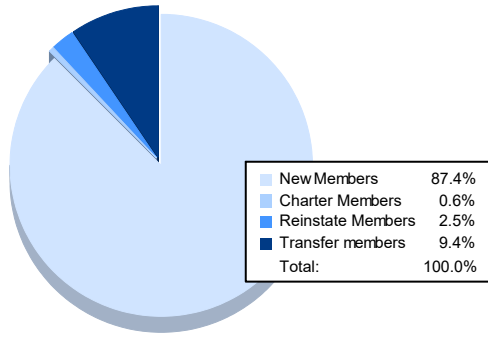

Year	New Clubs	Dropped Clubs	Gain/ Loss Clubs	New Members	Charter Members	Reinstate Members	Transfer Members	Total Member Added	Total Members Dropped	Gain/ Loss Members
2016-2017	1	2	-1	206	22	8	13	249	215	34
2017-2018	0	1	-1	141	0	8	6	155	197	-42
2018-2019	0	1	-1	132	1	7	11	151	177	-26
2019-2020	0	3	-3	104	2	12	8	126	217	-91
2020-2021	0	1	-1	139	1	4	15	159	169	-10
<b>Average</b>	<b>0</b>	<b>2</b>	<b>-1</b>	<b>144</b>	<b>5</b>	<b>8</b>	<b>11</b>	<b>168</b>	<b>195</b>	<b>-27</b>

### Membership Composition June 2021 Cumulative