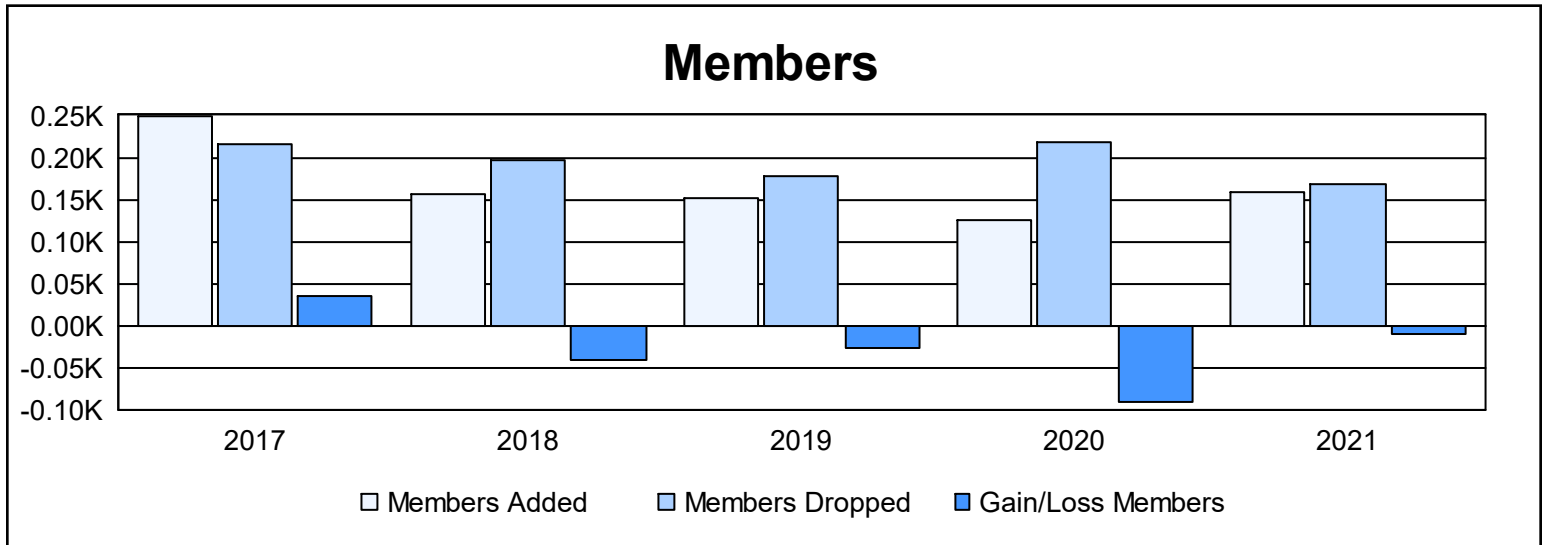

Year	New Clubs	Dropped Clubs	Gain/ Loss Clubs	New Members	Charter Members	Reinstate Members	Transfer Members	Total Member Added	Total Members Dropped	Gain/ Loss Members
2016-2017	1	2	-1	206	22	8	13	249	215	34
2017-2018	0	1	-1	141	0	8	6	155	197	-42
2018-2019	0	1	-1	132	1	7	11	151	177	-26
2019-2020	0	3	-3	104	2	12	8	126	217	-91
2020-2021	0	1	-1	139	1	4	15	159	169	-10
<b>Average</b>	<b>0</b>	<b>2</b>	<b>-1</b>	<b>144</b>	<b>5</b>	<b>8</b>	<b>11</b>	<b>168</b>	<b>195</b>	<b>-27</b>

### Membership Composition June 2021 Cumulative