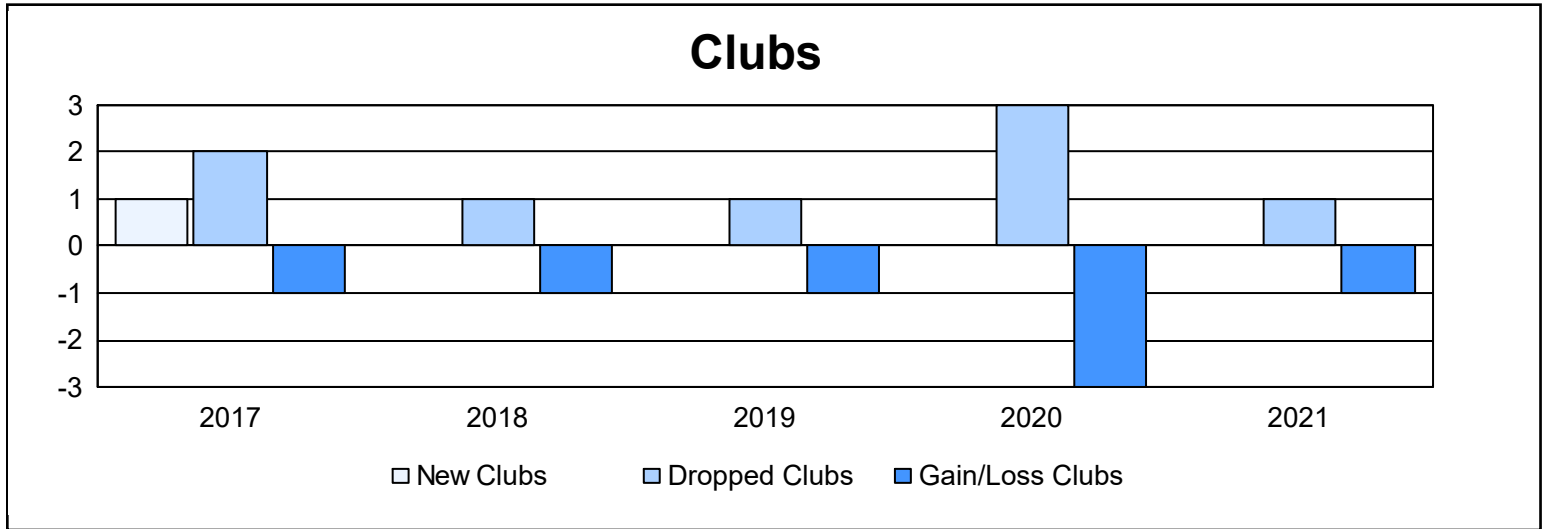

Year	New Clubs	Dropped Clubs	Gain/ Loss Clubs	New Members	Charter Members	Reinstate Members	Transfer Members	Total Member Added	Total Members Dropped	Gain/ Loss Members
2016-2017	1	2	-1	206	22	8	13	249	215	34
2017-2018	0	1	-1	141	0	8	6	155	197	-42
2018-2019	0	1	-1	132	1	7	11	151	177	-26
2019-2020	0	3	-3	104	2	12	8	126	217	-91
2020-2021	0	1	-1	139	1	4	15	159	169	-10
<b>Average</b>	<b>0</b>	<b>2</b>	<b>-1</b>	<b>144</b>	<b>5</b>	<b>8</b>	<b>11</b>	<b>168</b>	<b>195</b>	<b>-27</b>

### Membership Composition June 2021 Cumulative